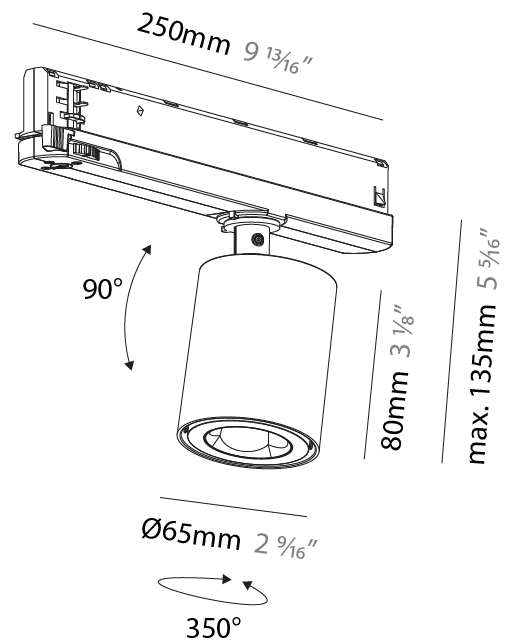

1. To build a product code in our configurator select the specify button on the base model # product page
2. To build a manual product code on this datasheet choose from the options listed below in blue font and add the suffix to the base model #

GENERAL

Series: Oiko Pro In
Partner: Prolicht
Division: Architectural
Installation: Track
Product Type: Track System Line Voltage
Mounting Location: Ceiling
Light Distribution: Adjustable

PHYSICAL

Aperture Sizes - Downlights: 2"
Shape: Cylinder
Diameter (mm): 65
Diameter (in): 2 5/16
Length (mm): 250
Length (in): 9 13/16
Height (mm): 80
Height (in): 3 1/8
Max. Overall Height (mm): 135
Max. Overall Height (in): 5 3/16
Fixture Finish: SSR / BKV / CWI / CRY / HAB / UFT / ITA / RUA / FTG / MYG / LOD / PUS / FRO / FUP / KIA / POP / BLS / SPG / MEY / GOH / CHC / COM / ABZ / JAG / OBR / MOS / ROR
Holder Finish: WHI / BLK
Fixture Material: Aluminum

ELECTRICAL

Lamp Type: LED
Input Wattage (W): 19
Total Output Wattage (W): 17.3
Dimming: Non-Dimmable / 0-10V Dimming
Driver Included: Yes
Driver Location: Integrated
Driver Type: Constant Current - 120Vac
Driver Class: Class 2
Input Voltage (V): 120

LED

Number of LEDs: 1
Color Temperature (°K): 2700 / 3000 / 3500 / 4000
Max. Delivered Lumen (lm): 1278 / 1377 / 1432 / 1461
Nominal Lumen (lm): 1668 / 1797 / 1869 / 1907
CRI: >90 CRI
Lamp Life (hrs): 50000

OPTICAL

Reflector°: 14

RATINGS AND CERTIFICATIONS

Certified By: CSA Certified to UL and CSA Standards
IP rating: IP20