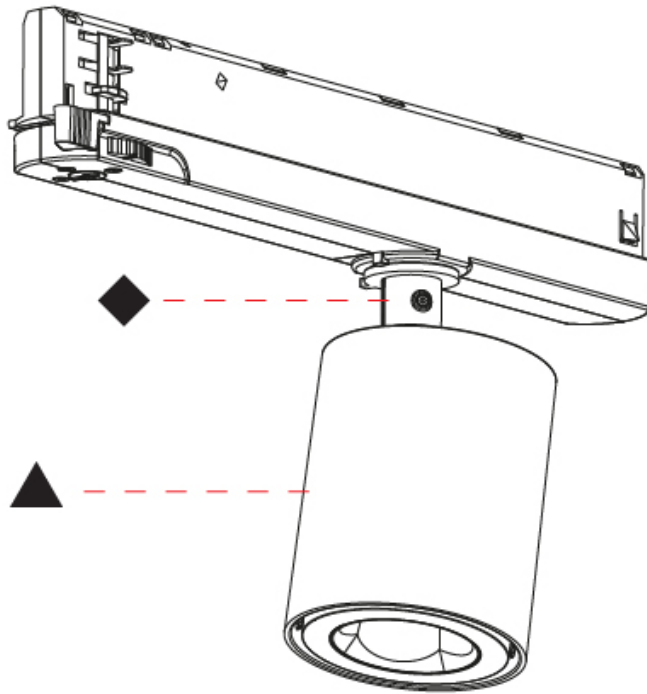

OIKO PRO IN TRACK

A3T226-

PROJECT _____

TYPE _____

SPECIFIER _____

QUANTITY _____

DATE _____

A