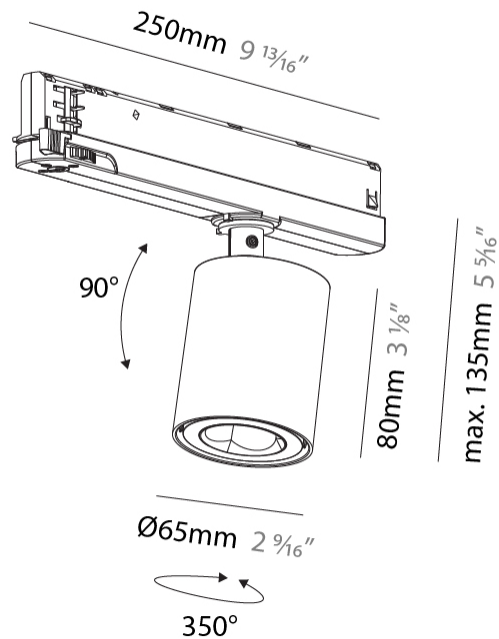

1. To build a product code in our configurator select the specify button on the base model # product page
2. To build a manual product code on this datasheet choose from the options listed below in blue font and add the suffix to the base model #

GENERAL

Series: Oiko Pro In
Partner: Prolicht
Division: Architectural
Installation: Track
Product Type: Track System Line Voltage
Mounting Location: Ceiling
Light Distribution: Adjustable

PHYSICAL

Aperture Sizes - Downlights: 2"
Shape: Cylinder
Diameter (mm): 65
Diameter (in): 2 5/16
Length (mm): 250
Length (in): 9 13/16
Height (mm): 80
Height (in): 3 1/8
Max. Overall Height (mm): 135
Max. Overall Height (in): 5 5/16
Fixture Finish: SSR / BKV / CWI / CRY / HAB / UFT / ITA / RUA / FTG / MYG / LOD / PUS / FRO / FUP / KIA / POP / BLS / SPG / MEY / GOH / CHC / COM / ABZ / JAG / OBR / MOS / ROR
Holder Finish: WHI / BLK
Fixture Material: Aluminum

ELECTRICAL

Lamp Type: LED
Input Wattage (W): 19
Total Output Wattage (W): 17.3
Dimming: Non-Dimmable / 0-10V Dimming
Driver Included: Yes
Driver Location: Integrated
Driver Type: Constant Current - 120Vac
Driver Class: Class 2
Input Voltage (V): 120

LED

Number of LEDs: 1
Color Temperature (°K): 2700 / 3000 / 3500 / 4000
Max. Delivered Lumen (lm): 1547 / 1665 / 1724 / 1759
Nominal Lumen (lm): 1905 / 2050 / 2123 / 2166
CRI: >90 CRI
Lamp Life (hrs): 50000

OPTICAL

Reflector°: 50

RATINGS AND CERTIFICATIONS

Certified By: CSA Certified to UL and CSA Standards
IP rating: IP20