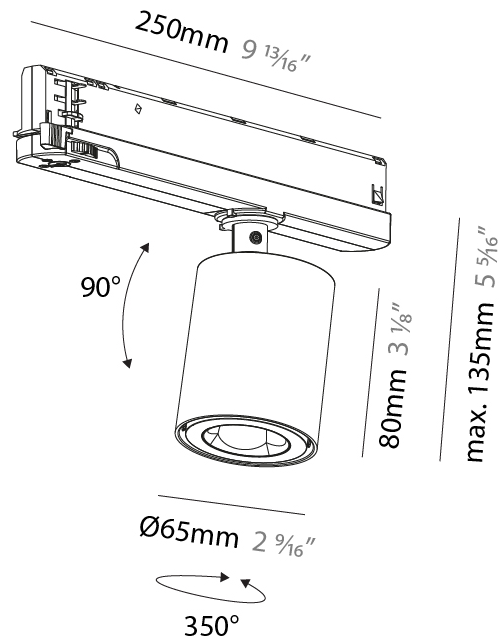

1. To build a product code in our configurator select the specify button on the base model # product page
2. To build a manual product code on this datasheet choose from the options listed below in blue font and add the suffix to the base model #

GENERAL

Series: Oiko Pro In
Partner: Prolicht
Division: Architectural
Installation: Track
Product Type: Track System Line Voltage
Mounting Location: Ceiling
Light Distribution: Adjustable

PHYSICAL

Aperture Sizes - Downlights: 2"
Shape: Cylinder
Diameter (mm): 65
Diameter (in): 2 9/16
Length (mm): 250
Length (in): 9 13/16
Height (mm): 80
Height (in): 3 1/8
Max. Overall Height (mm): 135
Max. Overall Height (in): 5 5/16
Fixture Finish: SSR / BKV / CWI / CRY / HAB / UFT / ITA / RUA / FTG / MYG / LOD / PUS / FRO / FUP / KIA / POP / BLS / SPG / MEY / GOH / CHC / COM / ABZ / JAG / OBR / MOS / ROR
Holder Finish: WHI / BLK
Fixture Material: Aluminum

ELECTRICAL

Lamp Type: LED
Input Wattage (W): 19
Total Output Wattage (W): 17.3
Dimming: Non-Dimmable / 0-10V Dimming
Driver Included: Yes
Driver Location: Integrated
Driver Type: Constant Current - 120Vac
Driver Class: Class 2
Input Voltage (V): 120

LED

Number of LEDs: 1
Color Temperature (°K): 2700 / 3000 / 3500 / 4000
Max. Delivered Lumen (lm): 1699 / 1829 / 1893 / 1932
Nominal Lumen (lm): 1905 / 2050 / 2123 / 2166
CRI: >90 CRI
Lamp Life (hrs): 50000

OPTICAL

Reflector°: 60

RATINGS AND CERTIFICATIONS

Certified By: CSA Certified to UL and CSA Standards
IP rating: IP20